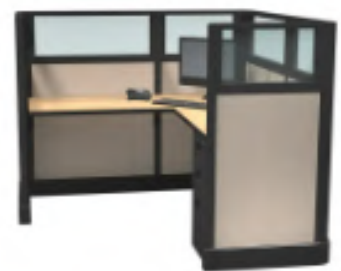

Available in a wide variety of Fabric and finish options available.

Available with *frosted, *opaque or *coloured glass.

(*some restrictions apply)

Other configurations always available to suit your needs.

Contact us for more information, or to request a quote today.

Workstation Height - 53"

Workstation Size - 5' x 5'

Cubicle Options