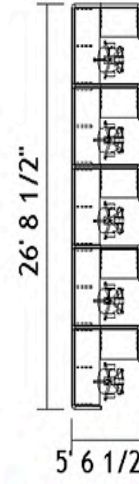

Workstation Height - 53" Workstation Size - 6' x 6'

67" 6'x6' Office Cubicles - Pod of 6

Popular glass panels & other options are available

Workstation Height - 67" Workstation Size - 6' x 6'

53" Tall Glass 6'x6' office cubicles offer visibility along with reasonable privacy. An appealing, modern, and open workstation.

Contact us for more information, or to request a quote today.

Workstation Height - 53"

Workstation Size - 5' x 5'

Cubicle Options

MA5355-P10

MA5355-L01

MA5355-P08

MA5355-L02

MA5355-P06

MA5355-L03

MA5355-P04

MA5355-L04

MA5355-P02

MA5355-L05

53" Tall Quarter Glass 4'x2' call center cubicle offers the perfect blend of privacy and visibility. A very appealing open and modern workstation.

Workstation Height - 53" Workstation Size - 4' x 2'

MA5324-P10

MA5324-L01

MA5324-P08

MA5324-L02

MA5324-P06

MA5324-L03

MA5324-P04