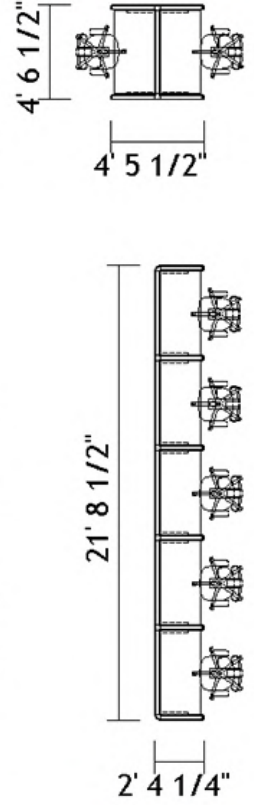

Other configurations always available to suit your needs.

Contact us for more information, or to request a quote today.

Workstation Height - 67" Workstation Size - 8' x 8'

53" Tall Quarter Glass 5'x5' office cubicles offer the perfect blend of privacy and visibility. A very appealing open and modern workstation.

Contact us for more information, or to request a quote today.

Workstation Height - 53"

Workstation Size - 5' x 5'

Cubicle Options

MA5355-P10

MA5355-L01

MA5355-P08

MA5355-L02

Workstation Height - 53" Workstation Size - 4' x 2'

MA5324-P10

MA5324-L01

MA5324-P08

MA5324-L02

MA5324-P06

MA5324-L03

MA5324-P04

MA5324-L04

MA5324-P02

MA5324-L05

47" tall 4' x 2' call center office cubicles. POD of 8

Popular call center size. Includes powered spine panels.

Other configurations available at comparable savings.

Workstation Height - 47" Workstation Size - 4' x 2'