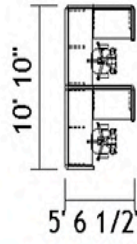

Other configurations always available to suit your needs.

Contact us for more information, or to request a quote today.

Workstation Height - 67" Workstation Size - 8' x 8'

53" Tall Quarter Glass 5'x5' office cubicles offer the perfect blend of privacy and visibility. A very appealing open and modern workstation.

Contact us for more information, or to request a quote today.

Workstation Height - 53"

Workstation Size - 5' x 5'

Cubicle Options

MA5355-P10

MA5355-L01

MA5355-P08

MA5355-L02