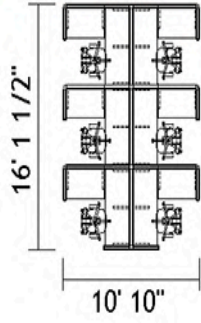

MA5355-P06