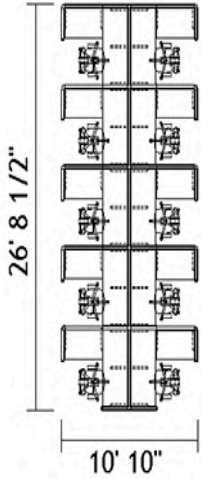

Workstation Height - 53" Workstation Size - 6' x 6'

67" 6'x6' Office Cubicles - Pod of 6

Popular glass panels & other options are available

Workstation Height - 67" Workstation Size - 6' x 6'

53" Tall Glass 6'x6' office cubicles offer visibility along with reasonable privacy. An appealing, modern, and open workstation.

Contact us for more information, or to request a quote today.

Workstation Height - 53" Workstation Size - 6' x 6'

67” Tall 8’x8’ office cubicles with Quarter Glass tiles offer the perfect blend of privacy and visibility. A very appealing open and modern workstation.

Other configurations always available to suit your needs.

Contact us for more information, or to request a quote today.

Workstation Height - 67" Workstation Size - 8' x 8'

53" Tall Quarter Glass 5'x5' office cubicles offer the perfect blend of privacy and visibility. A very appealing open and modern workstation.

Contact us for more information, or to request a quote today.

Workstation Height - 53"

Workstation Size - 5' x 5'

Cubicle Options

MA5355-P10

MA5355-L01

MA5355-P08

MA5355-L02