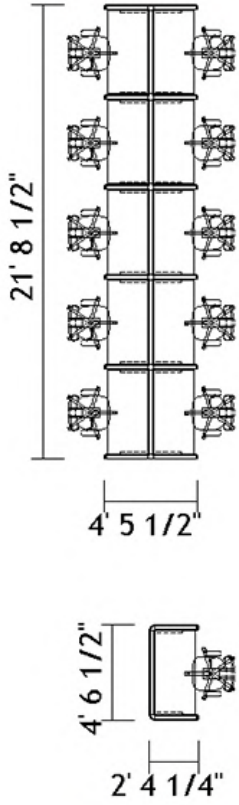

Workstation Height - 53" Workstation Size - 6' x 6'

67" 6'x6' Office Cubicles - Pod of 6

Popular glass panels & other options are available

Workstation Height - 67" Workstation Size - 6' x 6'

53" Tall Glass 6'x6' office cubicles offer visibility along with reasonable privacy. An appealing, modern, and open workstation.

Other configurations always available to suit your needs.

Contact us for more information, or to request a quote today.

Workstation Height - 67" Workstation Size - 8' x 8'

53" Tall Quarter Glass 5'x5' office cubicles offer the perfect blend of privacy and visibility. A very appealing open and modern workstation.

Contact us for more information, or to request a quote today.

Workstation Height - 53"

Workstation Size - 5' x 5'

Cubicle Options

MA5355-P10

MA5355-L01

MA5355-P08

MA5355-L02

Workstation Height - 53" Workstation Size - 4' x 2'

MA5324-P10

MA5324-L01

MA5324-P08

MA5324-L02

MA5324-P06

MA5324-L03

MA5324-P04