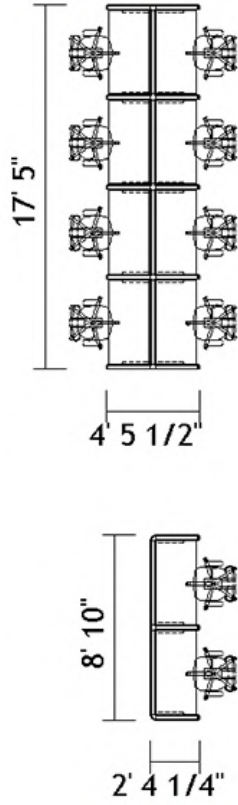

Workstation Height - 53" Workstation Size - 6' x 6'

67" 6'x6' Office Cubicles - Pod of 6

Popular glass panels & other options are available

Workstation Height - 67" Workstation Size - 6' x 6'

53" Tall Glass 6'x6' office cubicles offer visibility along with reasonable privacy. An appealing, modern, and open workstation.

Other configurations always available to suit your needs.

Contact us for more information, or to request a quote today.

Workstation Height - 67" Workstation Size - 8' x 8'

53" Tall Quarter Glass 5'x5' office cubicles offer the perfect blend of privacy and visibility. A very appealing open and modern workstation.

Contact us for more information, or to request a quote today.

Workstation Height - 53"

Workstation Size - 5' x 5'

Cubicle Options

MA5355-P10

MA5355-L01

MA5355-P08

MA5355-L02

Workstation Height - 53" Workstation Size - 4' x 2'

MA5324-P10

MA5324-L01

MA5324-P08

MA5324-L02

MA5324-P06

MA5324-L03

MA5324-P04