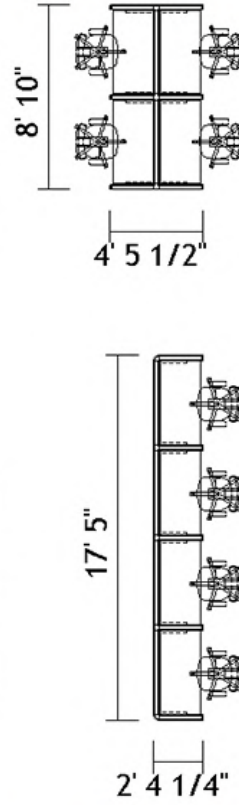

Other configurations always available to suit your needs.

Contact us for more information, or to request a quote today.

Workstation Height - 67" Workstation Size - 8' x 8'

53" Tall Quarter Glass 5'x5' office cubicles offer the perfect blend of privacy and visibility. A very appealing open and modern workstation.

Contact us for more information, or to request a quote today.

Workstation Height - 53"

Workstation Size - 5' x 5'

Cubicle Options

MA5355-P10

MA5355-L01

MA5355-P08

MA5355-L02

Workstation Height - 53" Workstation Size - 4' x 2'

MA5324-P10

MA5324-L01

MA5324-P08

MA5324-L02

MA5324-P06

MA5324-L03

MA5324-P04

MA5324-L04

MA5324-P02

MA5324-L05

47" tall 4' x 2' call center office cubicles. POD of 8

Popular call center size. Includes powered spine panels.

Other configurations available at comparable savings.

Workstation Height - 47" Workstation Size - 4' x 2'