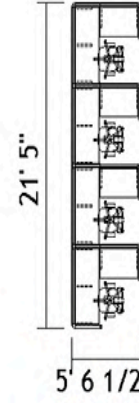

MA5355-L04