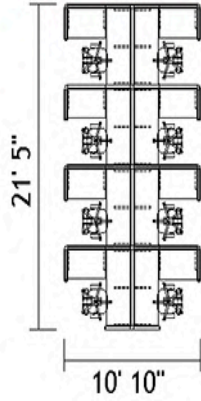

Workstation Height - 53" Workstation Size - 6' x 6'

67" 6'x6' Office Cubicles - Pod of 6

Popular glass panels & other options are available

Workstation Height - 67" Workstation Size - 6' x 6'

53" Tall Glass 6'x6' office cubicles offer visibility along with reasonable privacy. An appealing, modern, and open workstation.

Contact us for more information, or to request a quote today.

Workstation Height - 53" Workstation Size - 6' x 6'

67” Tall 8’x8’ office cubicles with Quarter Glass tiles offer the perfect blend of privacy and visibility. A very appealing open and modern workstation.

Other configurations always available to suit your needs.

Contact us for more information, or to request a quote today.

Workstation Height - 67" Workstation Size - 8' x 8'

53" Tall Quarter Glass 5'x5' office cubicles offer the perfect blend of privacy and visibility. A very appealing open and modern workstation.

Contact us for more information, or to request a quote today.

Workstation Height - 53"

Workstation Size - 5' x 5'

Cubicle Options

MA5355-P10

MA5355-L01

MA5355-P08

MA5355-L02