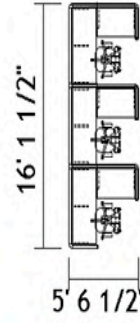

MA5355-L03