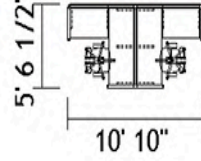

MA5355-P02