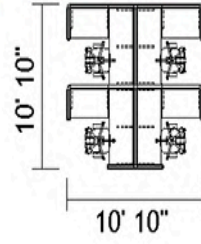

MA5355-P04