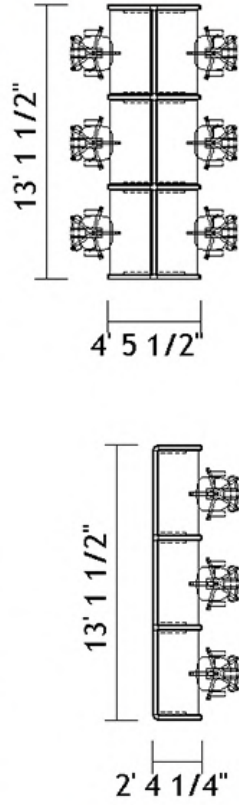

Workstation Height - 53" Workstation Size - 6' x 6'

67" 6'x6' Office Cubicles - Pod of 6

Popular glass panels & other options are available

Workstation Height - 67" Workstation Size - 6' x 6'

53" Tall Glass 6'x6' office cubicles offer visibility along with reasonable privacy. An appealing, modern, and open workstation.

Contact us for more information, or to request a quote today.

Workstation Height - 53"

Workstation Size - 5' x 5'

Cubicle Options

MA5355-P10

MA5355-L01

MA5355-P08

MA5355-L02

Workstation Height - 53" Workstation Size - 4' x 2'

MA5324-P10

MA5324-L01

MA5324-P08

MA5324-L02

MA5324-P06

MA5324-L03

MA5324-P04

MA5324-L04

MA5324-P02

MA5324-L05

47" tall 4' x 2' call center office cubicles. POD of 8

Popular call center size. Includes powered spine panels.

Other configurations available at comparable savings.

Workstation Height - 47" Workstation Size - 4' x 2'